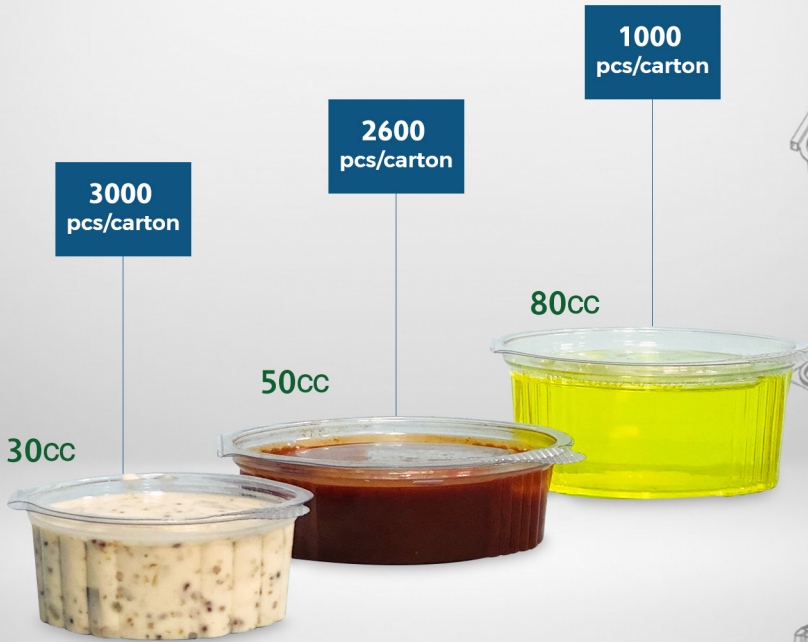

A-16

PET Container

Limera

Sauce Containers

limera

1000
pcs/carton
[6x5.5x3].cm

1000
pcs/carton
[6x5.5x4].cm

Oval Containers

1000
pcs/carton
[16.3x10.5x2.5]_{cm}

80cc

Sauce Containers

PET With Hinged Lid Containers

1000
pcs/carton
[9.5x8x2.5]cm

150cc

PET With Hinged Lid Containers

limera